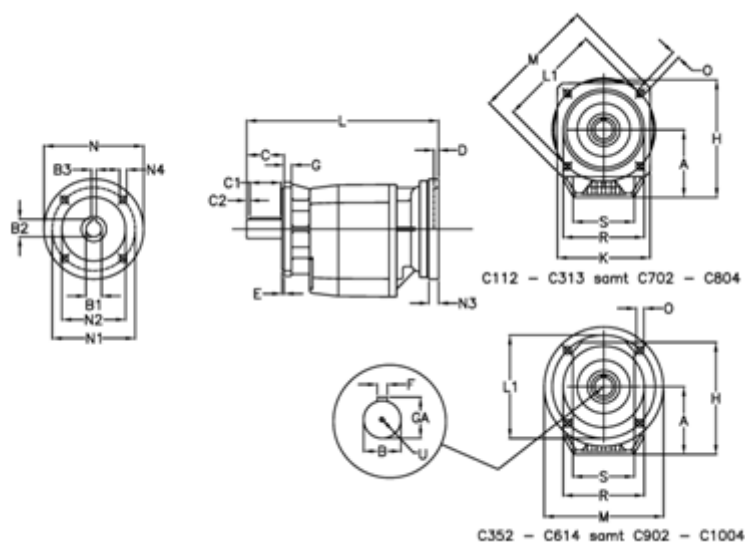

Article number: 40600802402455
 Description: Helical gearbox
 C802F-24-P160B5

Measures

A = 247.0	D = 6.0	L1 = 350	R = 320
B = 80	E = 5	M = 400	S = 300
B1 = 42	F = 22	N = 350	U = M20x42
B2 = 45.3	G = 20	N1 = 300	
B3 = 12	GA = 85.0	N2 = 250	
C = 140	H = 422.0	N3 = 23	
C1 = 110	K = 350	N4 = 18	
C2 = 15	L = 635.0	O = 18.0	